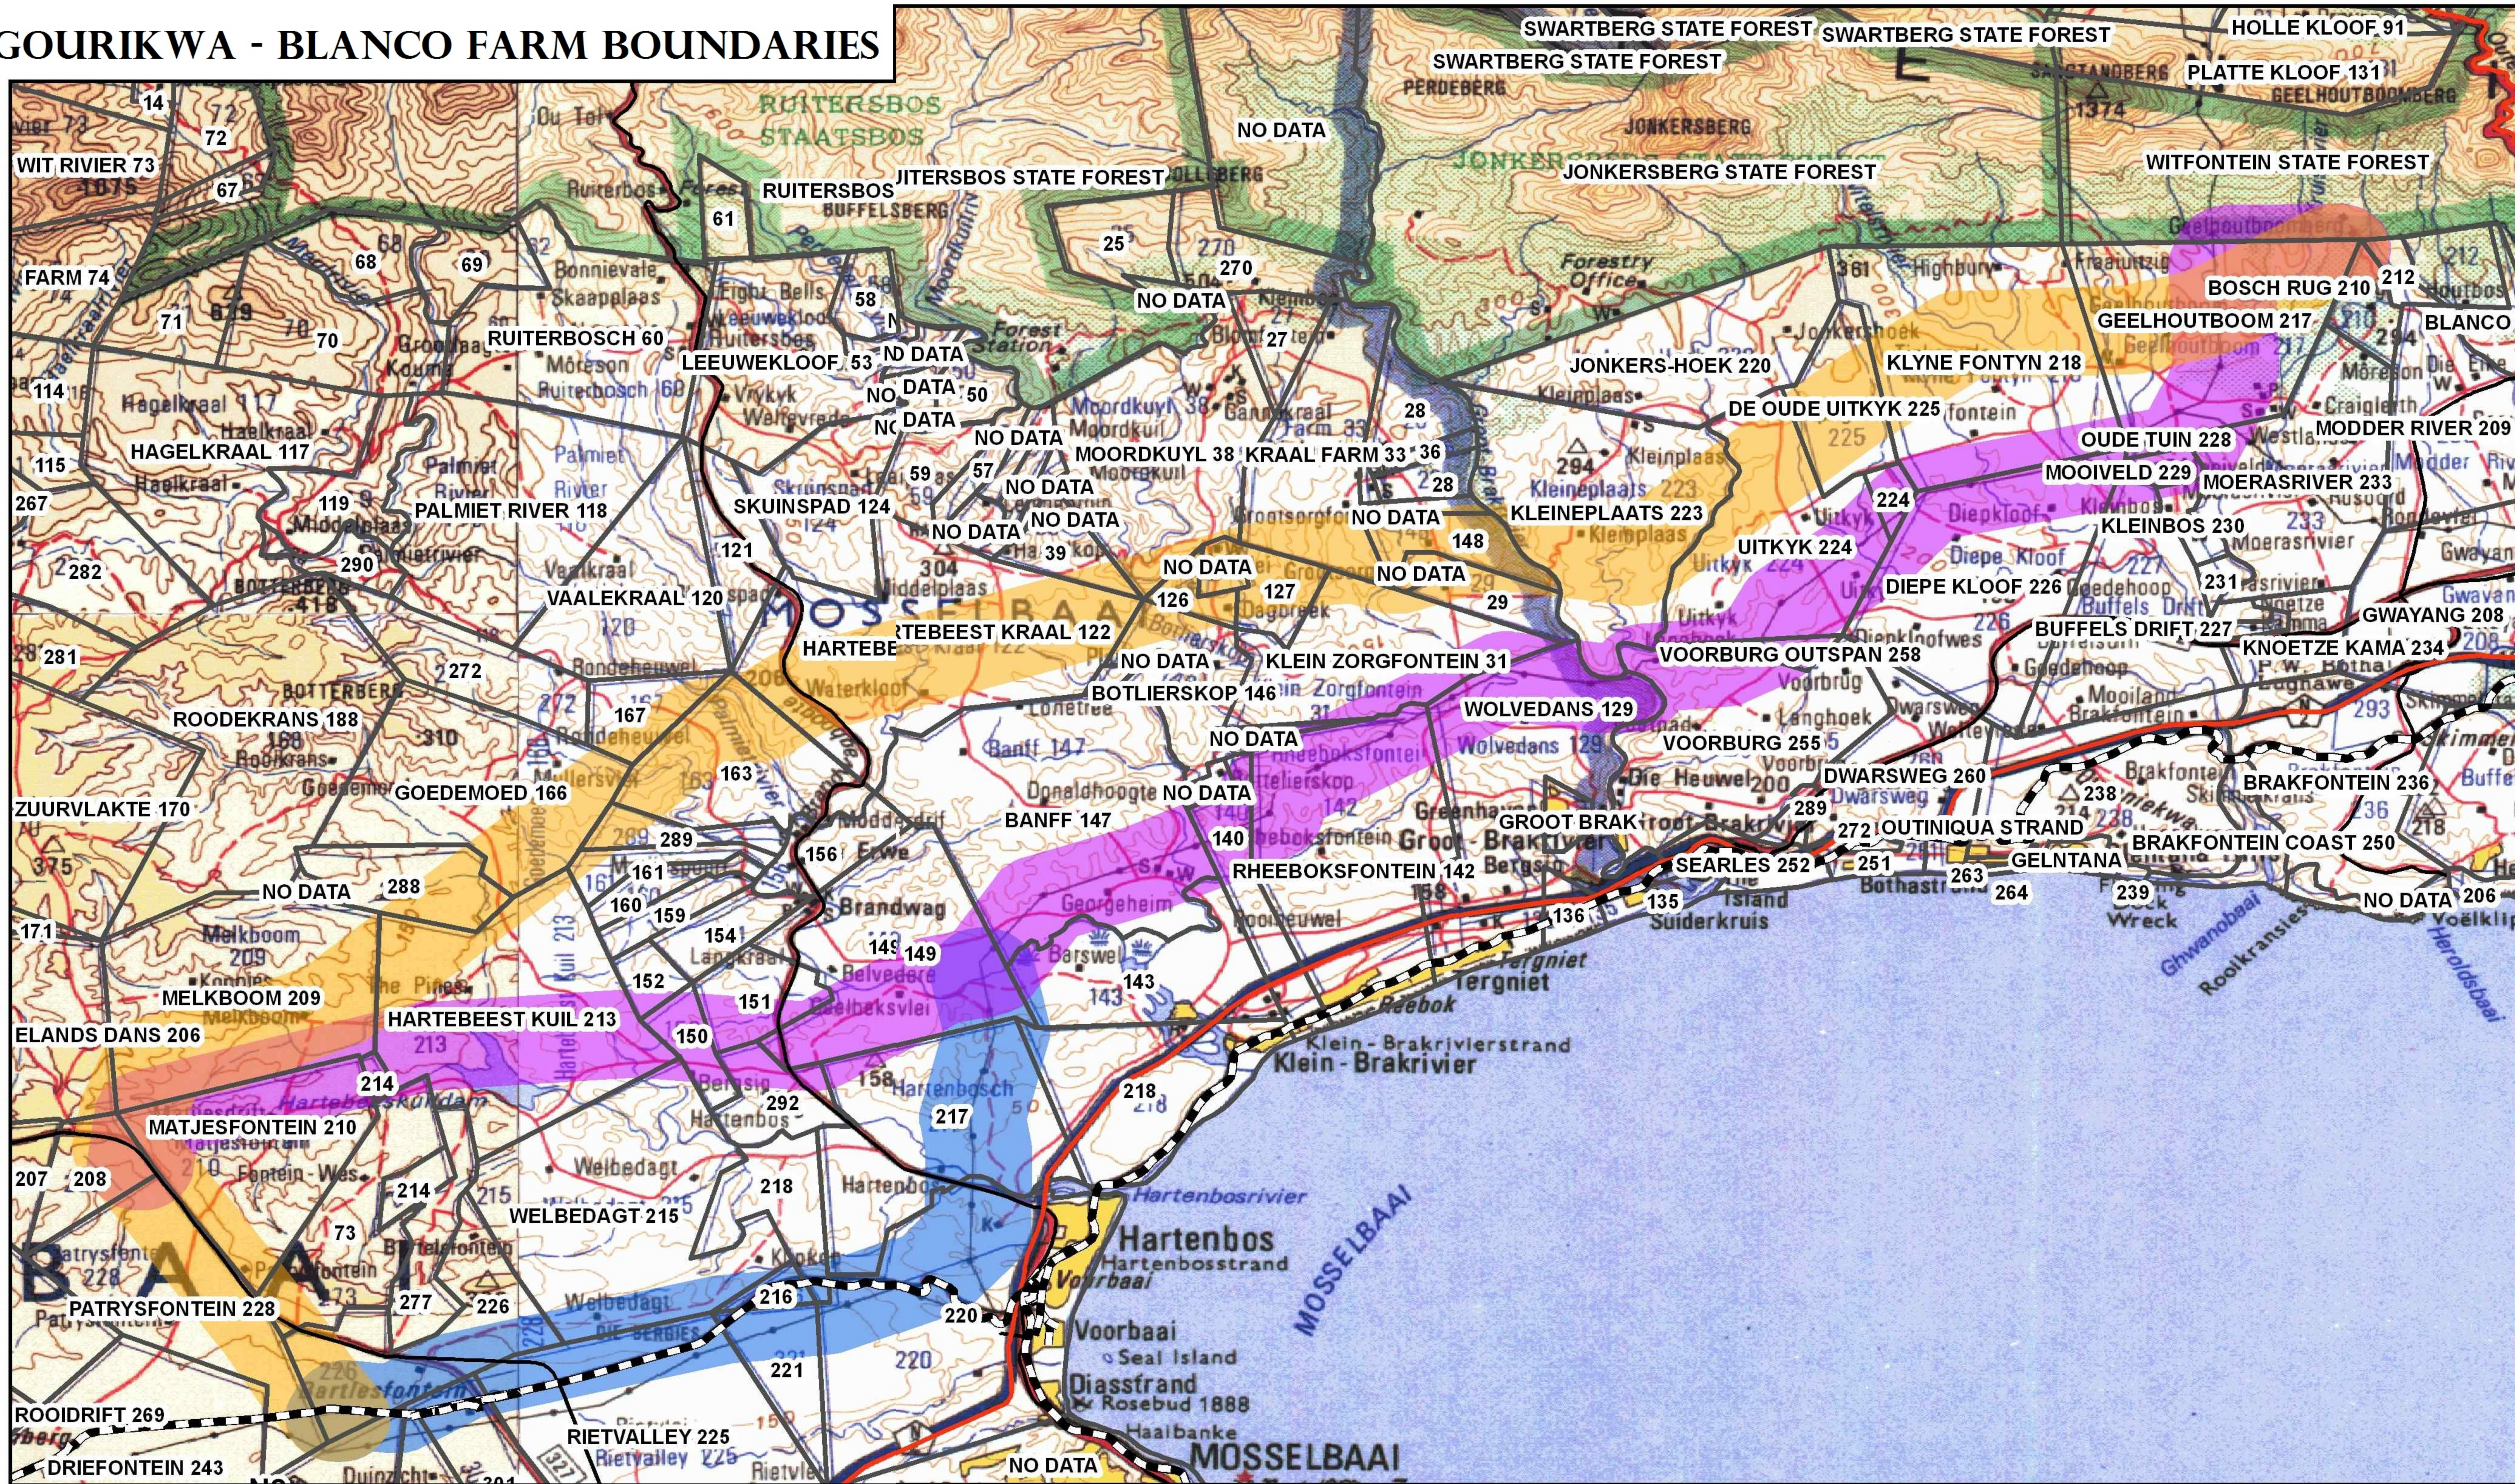

**GOURIKWA - BLANCO
LOCALITY MAP**

Legend

-  Railway Lines
-  National Route
-  Arterial Route
-  Main Road
-  Alternative 1
-  Alternative 2
-  Alternative 3
-  Study Area
-  Protected Areas

GOURIKWA - BLANCO FARM BOUNDARIES

GOURIKWA - BLANCO FARM BOUNDARIES

Legend

- Railway Lines
- National Route
- Arterial Route
- Main Road
- Farm Boundary
- Alternative 1
- Alternative 2
- Alternative 3